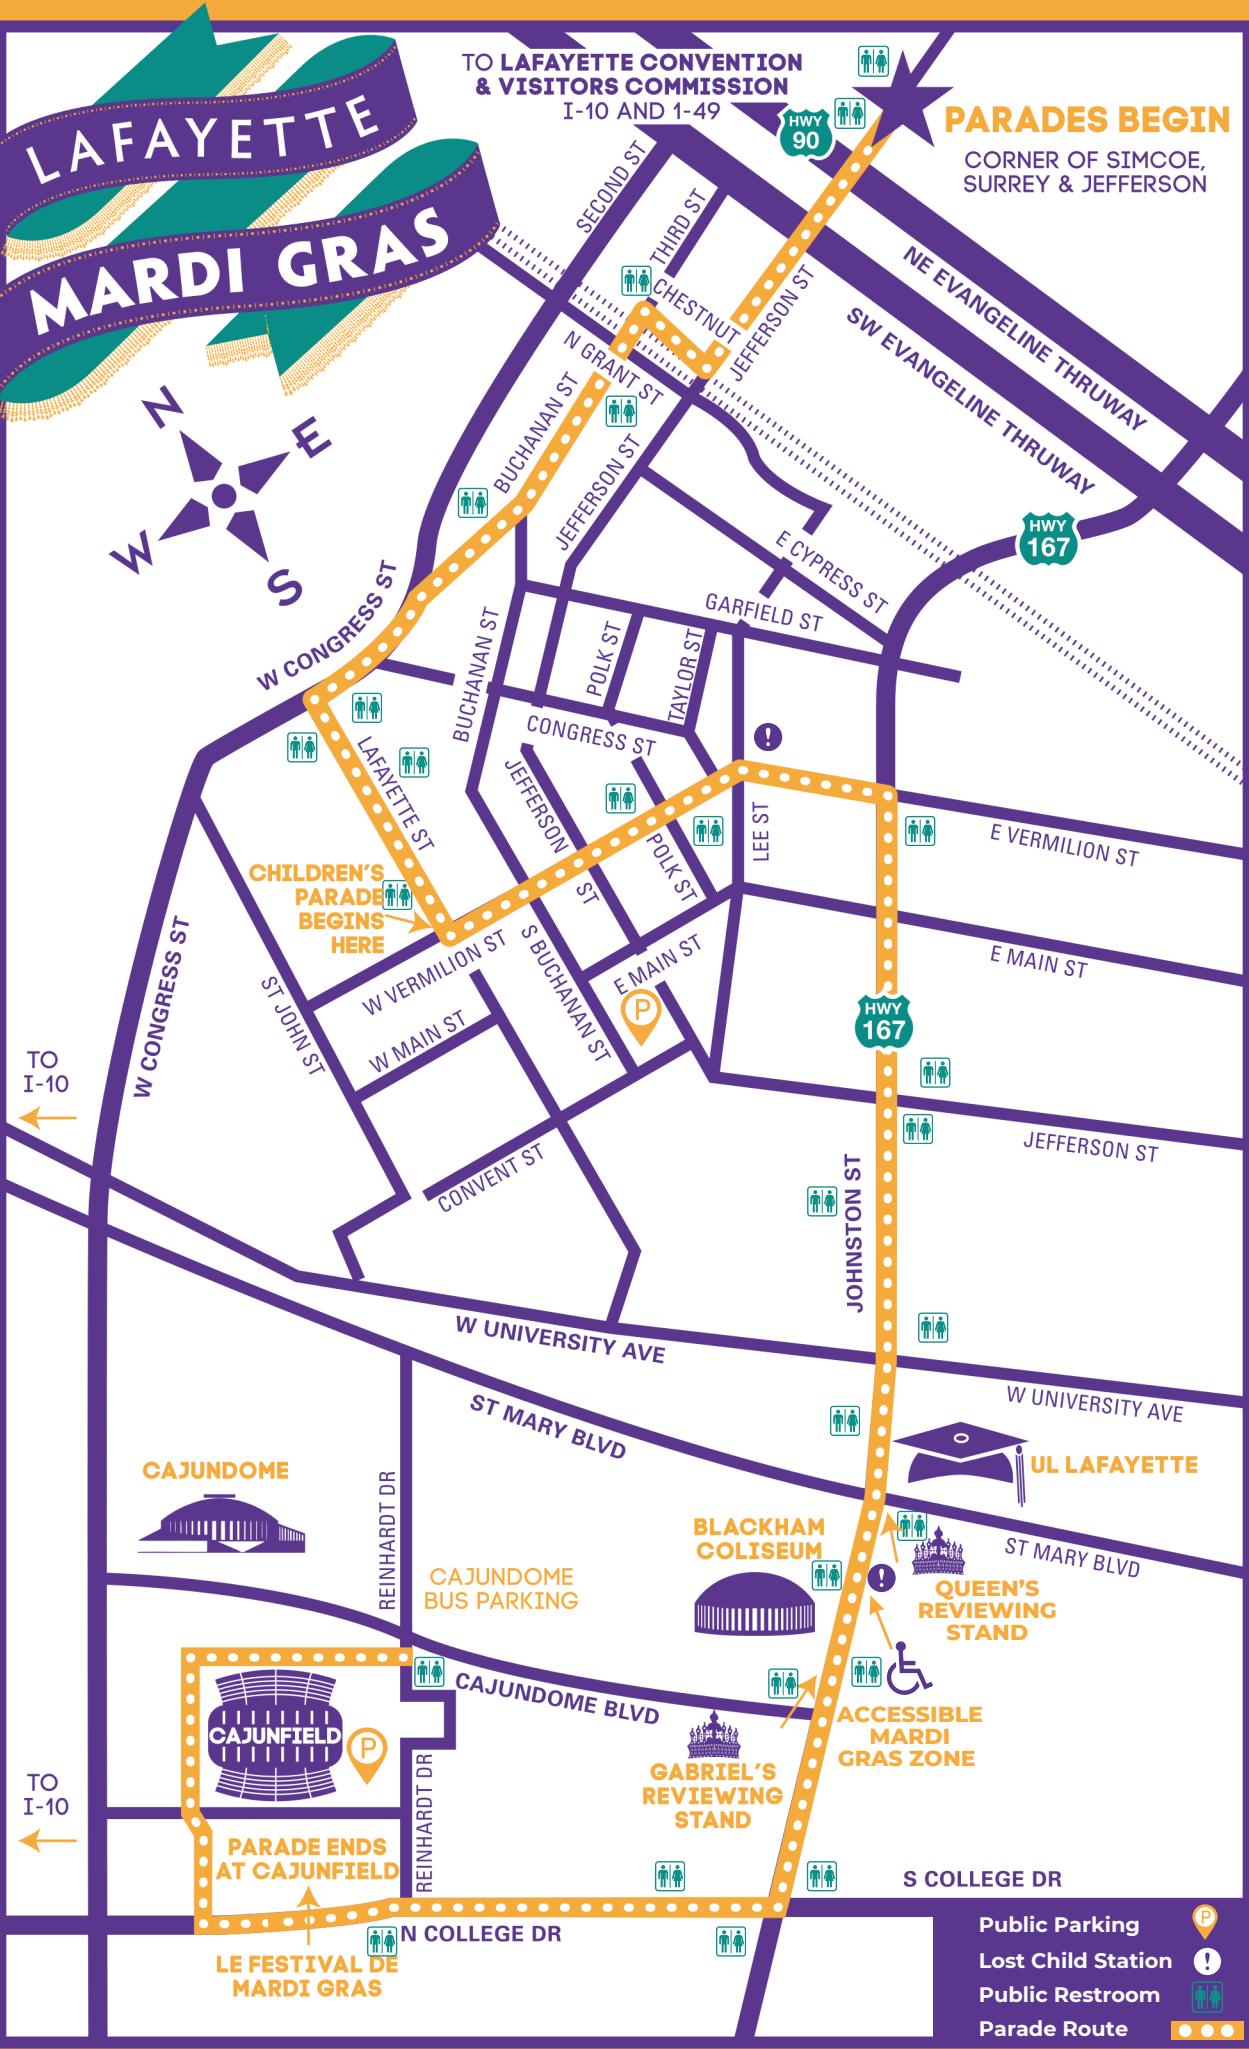

LAFAYETTE MARDI GRAS

TO LAFAYETTE CONVENTION & VISITORS COMMISSION
I-10 AND I-49

PARADES BEGIN

CORNER OF SIMCOE, SURREY & JEFFERSON

CHILDREN'S PARADE BEGINS HERE

CAJUNDOME

CAJUNDOME BUS PARKING

BLACKHAM COLISEUM

UL LAFAYETTE

QUEEN'S REVIEWING STAND

GABRIEL'S REVIEWING STAND

ACCESSIBLE MARDI GRAS ZONE

PARADE ENDS AT CAJUNFIELD

LE FESTIVAL DE MARDI GRAS

- Public Parking 
- Lost Child Station 
- Public Restroom 
- Parade Route 